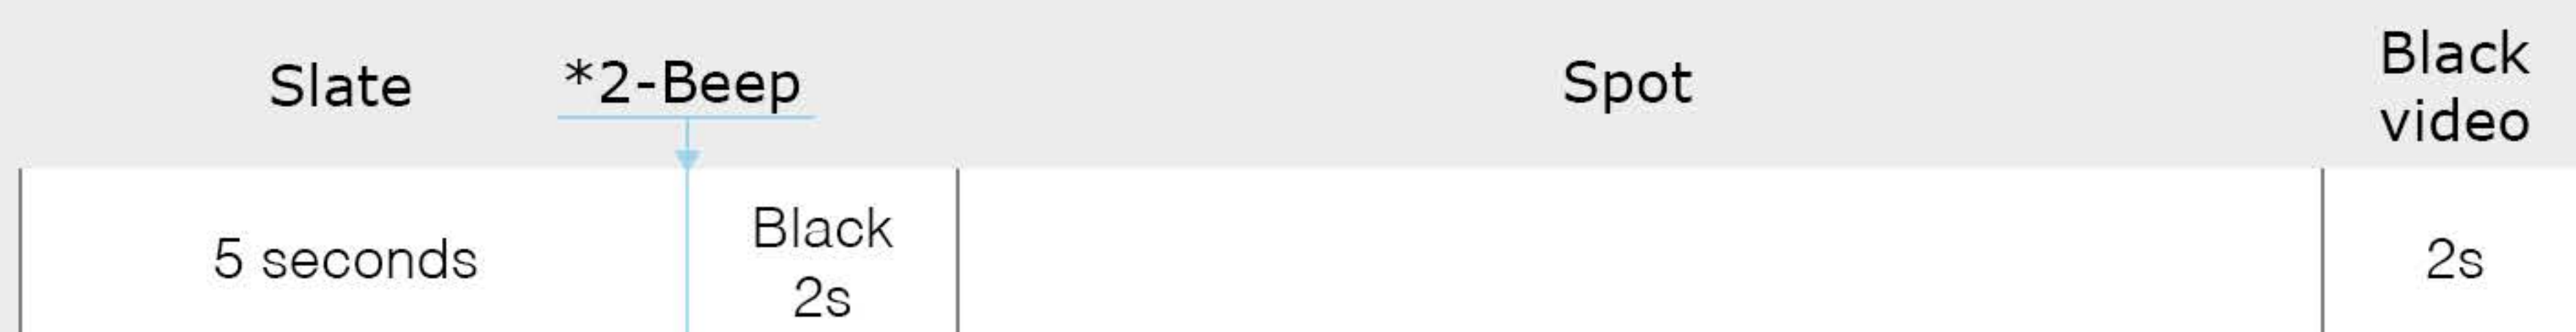

Audio

Format	Linear PCM
Stereo	1&2
5.1 Configuration	1L-2R-3C-4LFE-5LS-6RS, Stereo 7&8
Bit Depth	16 or 24 Bit
Bit Rate	48 kHz
Loudness Level	-24 LKFS
Maximum Audio Peaks	-10 dBfs

Closed Captioning

Embedded Closed Captioning must be DTV 608/708
Separate .scc files are also accepted

> Lamajeure downconverts files for SD Stations (i.e. an SD version of the spot is not required)

File Content

* The 2-beep is a flash frame of video and one frame of tone (1kHz) placed 2 seconds ahead of the first frame of the spot. This ensures the picture is synced with the audio.