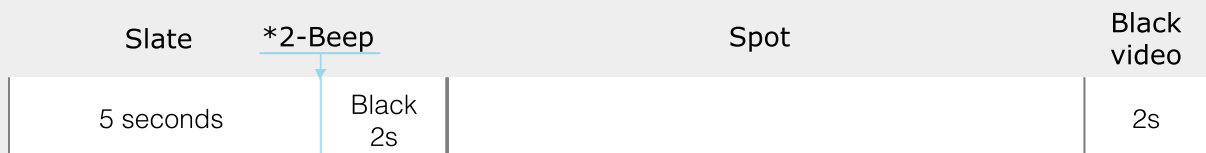

Audio

Format	Linear PCM
Stereo	1&2
5.1 Configuration	1L-2R-3C-4LFE-5LS-6RS, Stereo 7&8
Bit Depth	16 or 24 Bit
Bit Rate	48 kHz
Loudness Level	-24 LKFS
Maximum Audio Peaks	-10 dBfs

Closed Captioning

Embedded Closed Captioning must be DTV 608/708
Separate .scc files are also accepted

> Lamajeure downconverts files for SD Stations (i.e. an SD version of the spot is not required)

File Content

* The 2-beep is a flash frame of video and one frame of tone (1kHz) placed 2 seconds ahead of the first frame of the spot. This ensures the picture is synced with the audio.